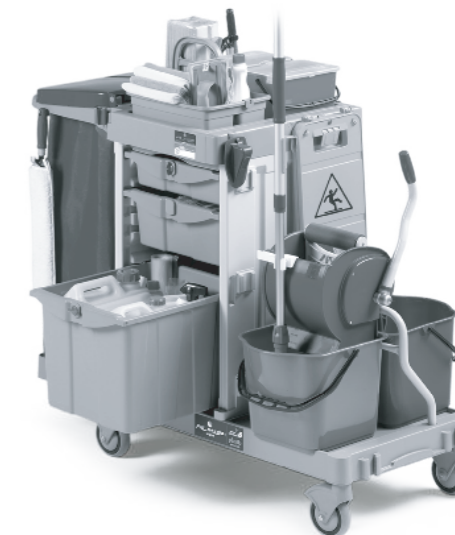

Runner R150
FD 85/100 Chem

850/1000 mm 1850 x 1020 x 1380 mm
6000 m²/h 584 kg
4h00

Carros Multiusos

Ref. F000MM1003U
Artigo Carro Multiusos Morgan

Ref. F0300LF1950Y
Artigo Carro OneFred

Ref. 0000C00501H
Artigo Carro Duo 2 x 25 Ltrs